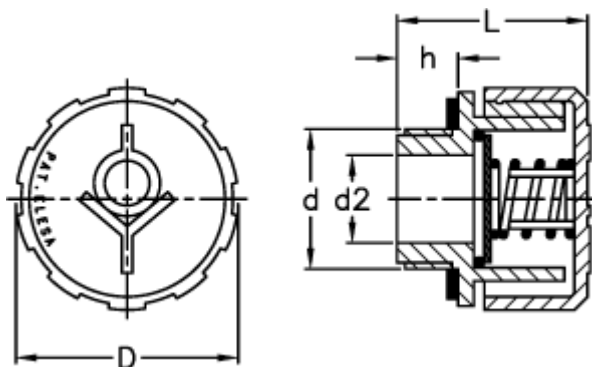

Data Sheet

Article number: 2311054691

Description: E+G Valve breather cap
SFV.1-10 mb

Measures

D = 42
d = G 1
d2 = 16
h = 11.5
L = 36.5